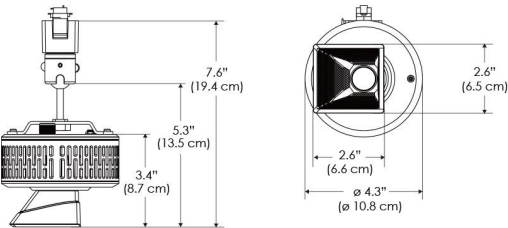

MECHANICAL FIGURES

W360W-TG

*All -CLP configuration models come with standard DC cables of 6 inches and AC cables of 10 ft.