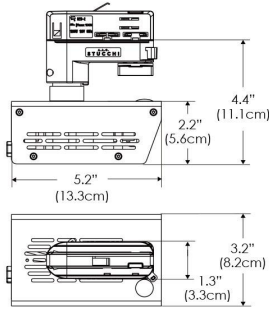

MECHANICAL FIGURES

PS

*All -CLP configuration models come with standard DC cables of 6 inches and AC cables of 10 ft.