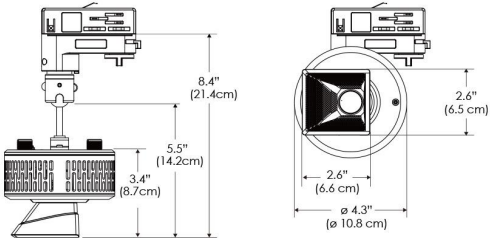

MECHANICAL FIGURES

W360W-TOX/TON