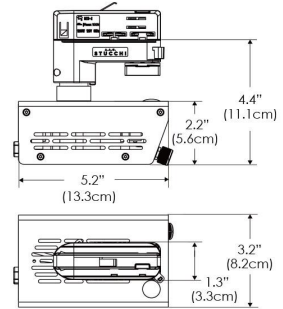

MECHANICAL FIGURES

PSX

*All -CLP configuration models come with standard DC cables of 6 inches and AC cables of 10 ft.