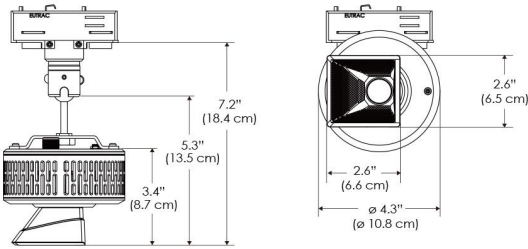

MECHANICAL FIGURES

W360W-TEX

*All -CLP configuration models come with standard DC cables of 6 inches and AC cables of 10 ft.