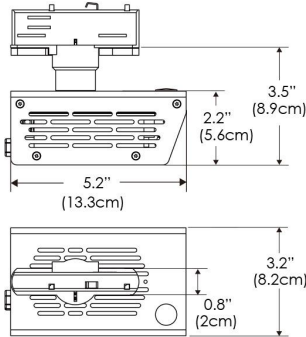

MECHANICAL FIGURES

W360W-TEX

*All -CLP configuration models come with standard DC cables of 6 inches and AC cables of 10 ft.