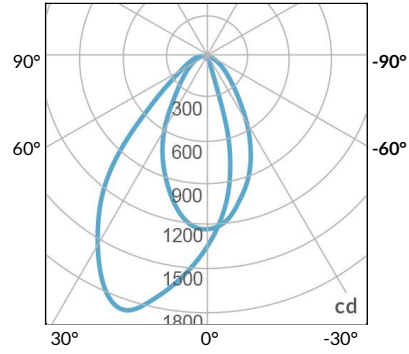

Mounting Bracket Dimensions ALL-CLP

*All -CLP configuration models come with standard DC cables of 6 inches and AC cables of 10 ft.

PHOTOMETRIC DATA

AMZ

TB

DMX FOOTPRINT

Amazon Sun		
Channel	1	Intensity
	2	CCT (4000-6500k)

Tuna Blue		
Channel	1	Intensity
	2	CCT (10000-20000k)
	3	Violet
	4	Red
	5	Green