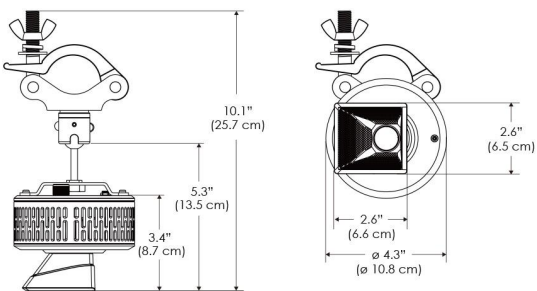

Plug/Connection

US US 120V
EU EU 220V

SPECIFICATIONS

Beam Angle	Wall Wash
Spectrum Type	AMZ : Plant Flourish & Growth
	TB : Coral Health & Growth
Control	Intensity (0% - 100%), CCT
LED Source	DiCon Dense Matrix LED
Power Draw	80W max
AC Input Voltage	100 - 240V AC, 60Hz
Cooling	Fan Cooled
Operating Temperature	32 - 104°F (0 - 40°C)
Fixture Weight	1.0lb (~0.4kg)
Power Supply Weight	1.0lb (~0.4kg)

Mounting Bracket Dimensions ALL-CLP

*All -CLP configuration models come with standard DC cables of 6 inches and AC cables of 10 ft.

PHOTOMETRIC DATA

AMZ

TB

DMX FOOTPRINT

Amazon Sun		
Channel	1	Intensity
	2	CCT (4000-6500k)