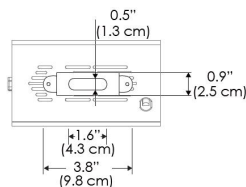

Plug/Connection

US US 120V
EU EU 220V

SPECIFICATIONS

Beam Angle	Wall Wash
Spectrum Type	AMZ : Plant Flourish & Growth
	TB : Coral Health & Growth
Control	Intensity (0% - 100%), CCT
LED Source	DiCon Dense Matrix LED
Power Draw	80W max
AC Input Voltage	100 - 240V AC, 60Hz
Cooling	Fan Cooled
Operating Temperature	32 - 104°F (0 - 40°C)
Fixture Weight	1.0lb (~0.4kg)
Power Supply Weight	1.0lb (~0.4kg)

Mounting Bracket Dimensions ALL-CLP

*All -CLP configuration models come with standard DC cables of 6 inches and AC cables of 10 ft.

PHOTOMETRIC DATA

AMZ

TB

DMX FOOTPRINT

Amazon Sun		
Channel	1	Intensity
	2	CCT (4000-6500k)