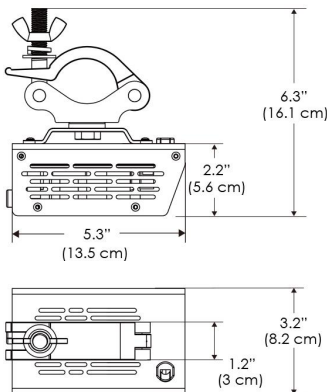

Plug/Connection

US US 120V
EU EU 220V

SPECIFICATIONS

Beam Angle	Wall Wash
Spectrum Type	AMZ : Plant Flourish & Growth
	TB : Coral Health & Growth
Control	Intensity (0% - 100%), CCT
LED Source	DiCon Dense Matrix LED
Power Draw	80W max
AC Input Voltage	100 - 240V AC, 60Hz
Cooling	Fan Cooled
Operating Temperature	32 - 104°F (0 - 40°C)
Fixture Weight	1.0lb (~0.4kg)
Power Supply Weight	1.0lb (~0.4kg)

Mounting Bracket Dimensions ALL-CLP

*All -CLP configuration models come with standard DC cables of 6 inches and AC cables of 10 ft.

PHOTOMETRIC DATA

AMZ

TB

DMX FOOTPRINT

Amazon Sun		
Channel	1	Intensity
	2	CCT (4000-6500k)