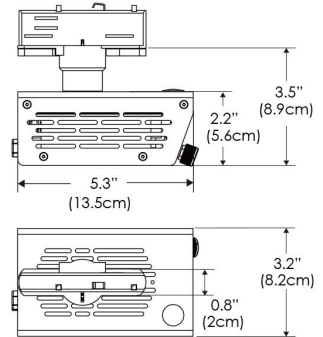

MECHANICAL FIGURES

W360W-TEX

*All -CLP configuration models come with standard DC cables of 6 inches and AC cables of 10 ft.