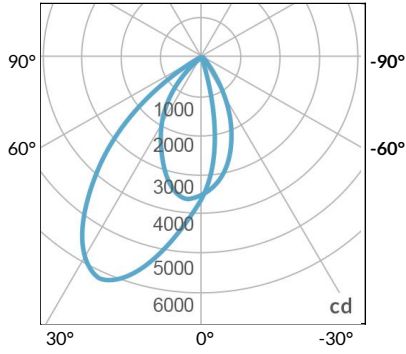

Plug/Connection

US US 120V
EU EU 220V

SPECIFICATIONS

Beam Angle	Wall Wash
Spectrum Type	AMZ : Plant Flourish & Growth
	TB : Coral Health & Growth
Control	Intensity (0% - 100%), CCT
LED Source	DiCon Dense Matrix LED
Power Draw	80W max
AC Input Voltage	100 - 240V AC, 60Hz
Cooling	Fan Cooled
Operating Temperature	32 - 104°F (0 - 40°C)
Fixture Weight	1.0lb (~0.4kg)
Power Supply Weight	1.0lb (~0.4kg)

- Plant / Coral Focused Light Spectrum
- High-Intensity Point Source LED
- Low-Profile
- DMX Controllable
- Also Available with Other Optics

MECHANICAL FIGURES

W360W-TOX/TON

PS

PSX

W360W-TG

W360W-TEX

W360W-CLP

Mounting Bracket Dimensions ALL-CLP

*All -CLP configuration models come with standard DC cables of 6 inches and AC cables of 10 ft.

PHOTOMETRIC DATA

AMZ

TB

DMX FOOTPRINT

Amazon Sun		
Channel	1	Intensity
	2	CCT (4000-6500k)