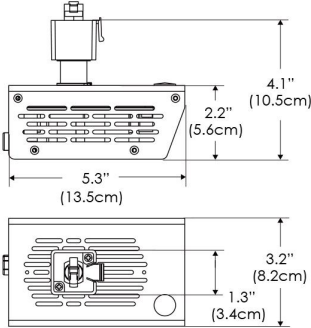

MECHANICAL FIGURES

W360W-TG

*All -CLP configuration models come with standard DC cables of 6 inches and AC cables of 10 ft.